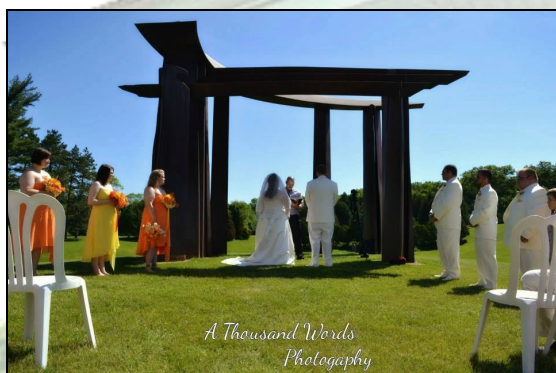

# Leila Arboretum Rental Opportunities

Rated one of the Top 5  
Arboretums and Public  
Gardens in Michigan

Gorgeous vistas, meandering  
pathways, gazebos, & more!  
Several locations to choose  
from within the park.

A dynamic environment full  
of natural beauty all year

Conveniently located close  
to Downtown Battle Creek

An affordable outdoor venue

Contact Leila Arboretum Society, 269-969-0270 x120 to schedule your event today!

*A Thousand Words  
Photography*