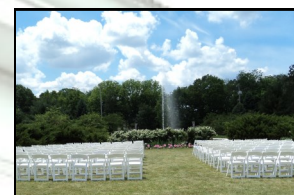

# Leila Arboretum Rental Opportunities

Rated one of the Top 5  
Arboretums and Public  
Gardens in Michigan

Gorgeous vistas, meandering  
pathways, gazebos, & more!  
Several locations to choose  
from within the park.

A dynamic environment full  
of natural beauty all year

Conveniently located close  
to Downtown Battle Creek

An affordable outdoor venue

Contact Leila Arboretum Society, 269-969-0270 x120 to schedule your event today!

*A Thousand Words  
Photography*